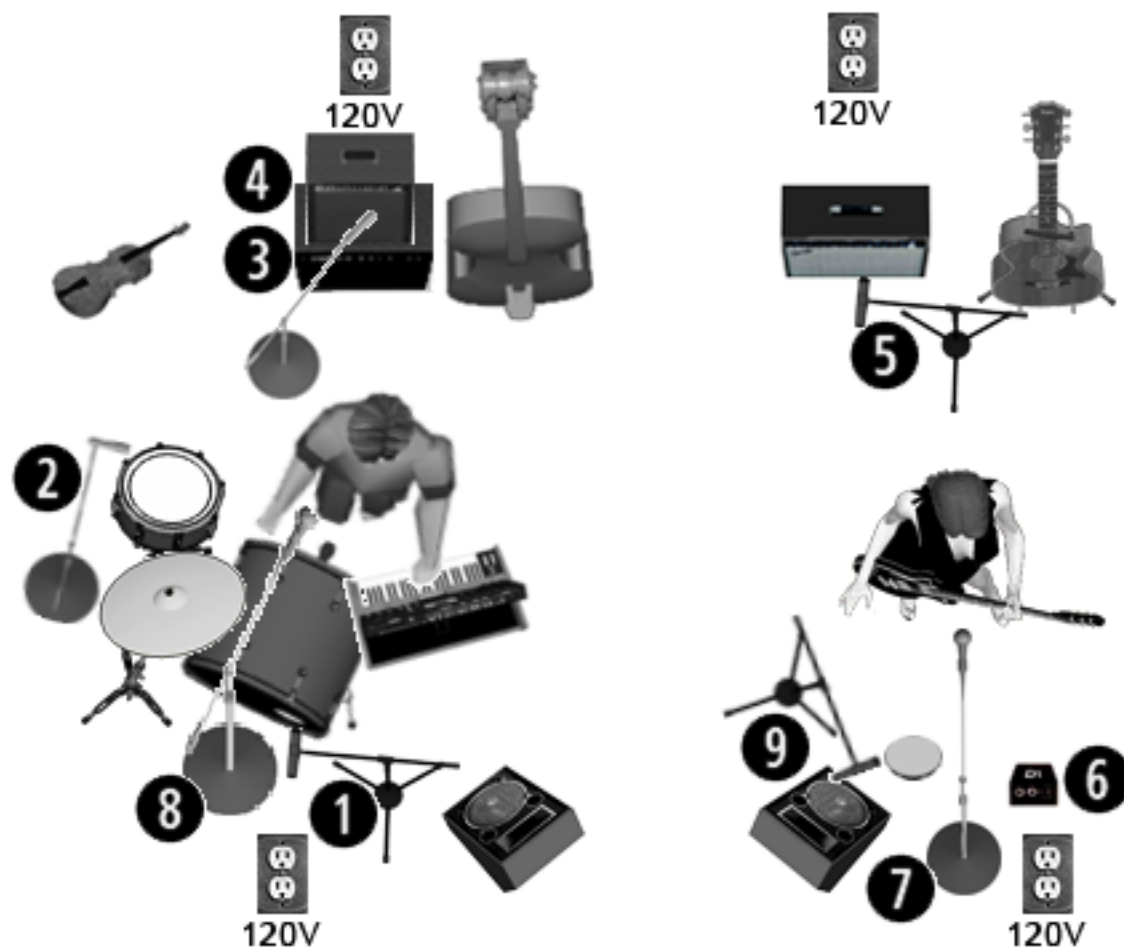

BETH BOMBARA

DUO STAGE PLOT

1. Suitcase Kick Drum
2. Snare Top
3. Bass DI
4. Fiddle amp mic
5. Guitar amp mic
6. Acoustic Guitar DI
7. Stage L Vocal (Lead)
8. Stage R Vocal (BGV)
9. (optional) tamborine mic

We carry DIs. Usually use the DI on the bass amp, though we also carry a separate Fishman DI w/ EQ just in case. Acoustic Guit DI is downstage on the guitarist's pedalboard.