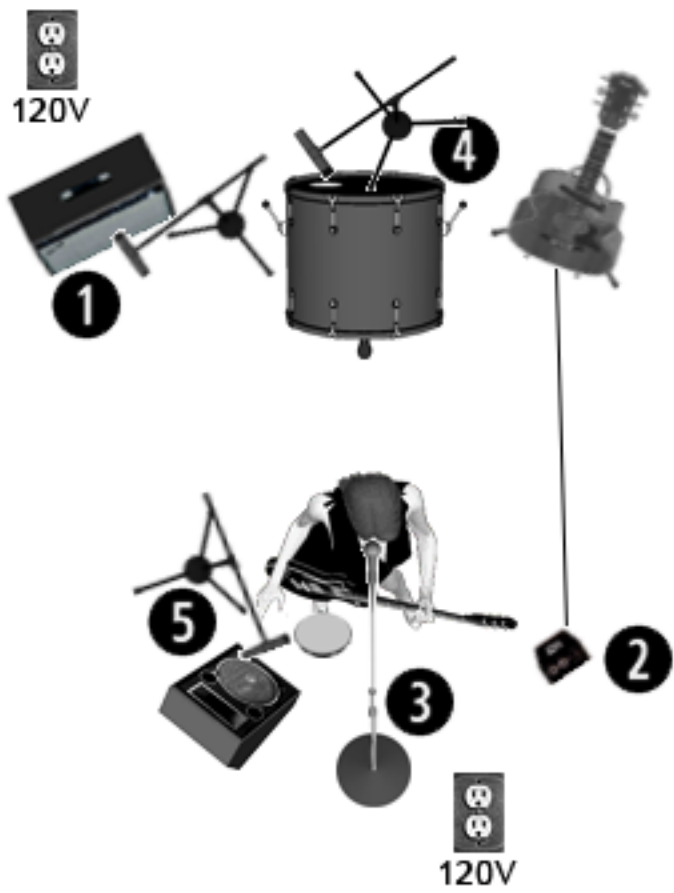

BETH BOMBARA
SOLO STAGE PLOT

- 1. Guitar amp mic
- 2. Acoustic Guitar DI
- 3. Vocal (Lead)
- 4. Suitcase Kick Drum Mic
- 5. (optional) tamborine mic

I carry a DI for the acoustic and a vocal mic. I will need all other mics & stands.