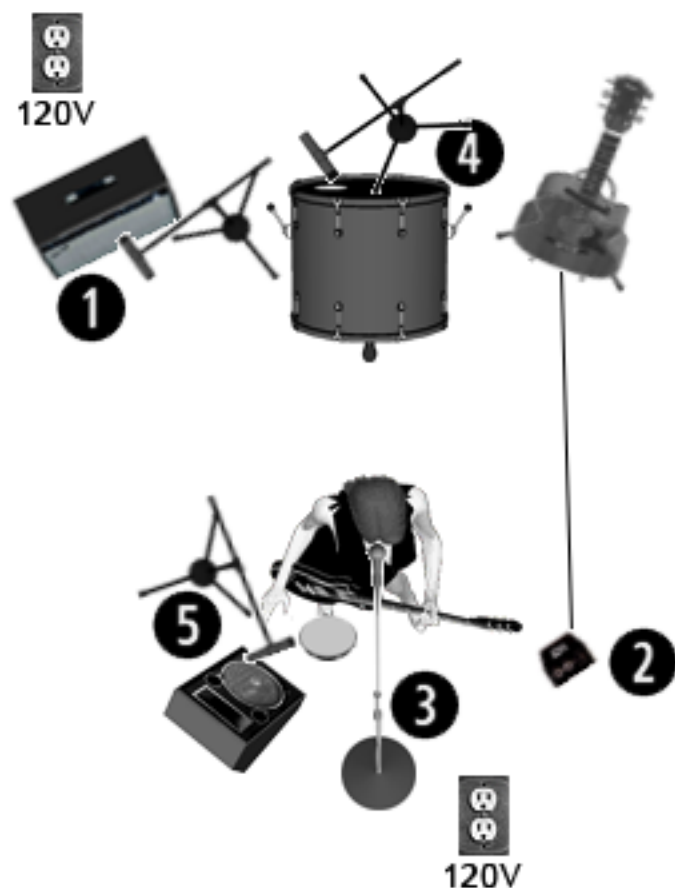

BETH BOMBARA

SOLO STAGE PLOT

1. Guitar amp mic
2. Acoustic Guitar DI
3. Vocal (Lead)
4. Suitcase Kick Drum Mic
5. (optional) tamborine mic

I carry a DI for the acoustic and a vocal mic. I will need all other mics & stands.